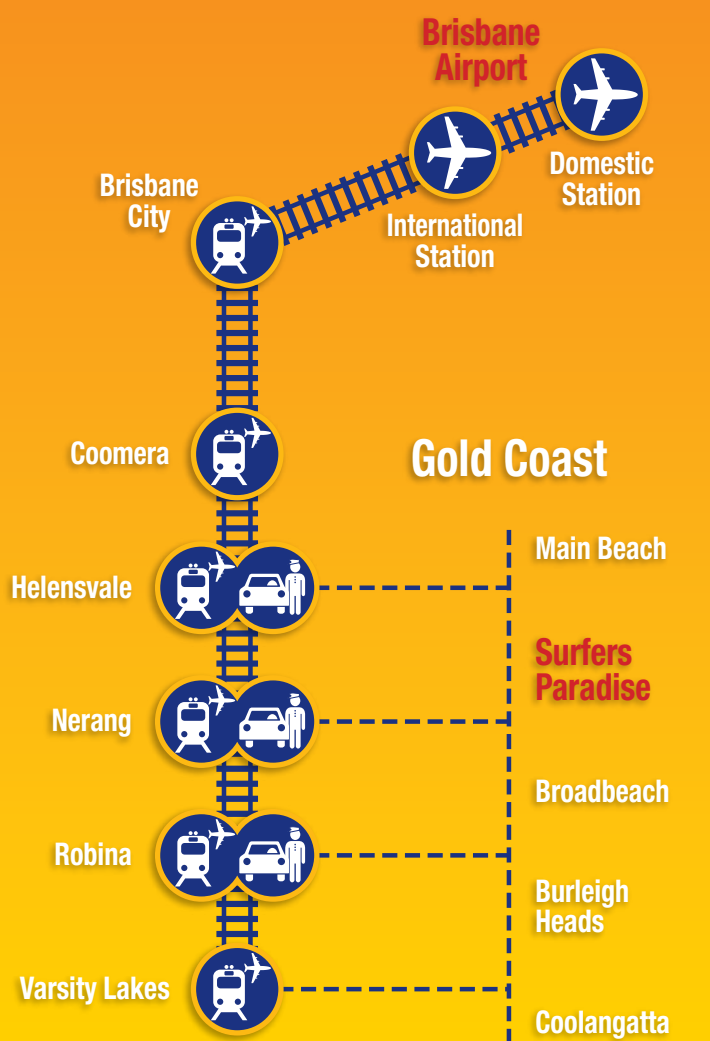

## International Terminal

**Key**

Airtrain International Train Station	
Airtrain Linkway - Covered Walkway	
Lifts and Wheel Chair Access	
Travelators	

Express services to Gold Coast

# Gold Coast INFORMATION

Places of Interest			
<b>Theme Parks</b>	<b>1-5</b>	<b>No</b>	<b>Grid Ref</b>
Dreamworld	1		B4
White Waterworld	2		C4
Movieworld	3		E3
Wet & Wild	4		E4
Seaworld	5		G9
<b>Places of Interest</b>	<b>6-14</b>		
Paradise Country - Aussie Farm Tour	6		E4
Australian Outback Spectacular	7		E3
Currumbin Wildlife Sanctuary	8		O11
Twin Towns	9		Q14
Carrara Markets	10		J7
Harbour Town - Factory Outlet	11		F7
Australia Fair Shopping Centre	12		H8
Griffith University	13		G7
Bond University	14		L8
<b>Hotels</b>	<b>15-20</b>		
Hyatt Regency	15		B5
Outrigger Twin Towns Resort	16		Q14
Palazzo Versace	17		G9
RACV Royal Pines Resort	18		I7
Sheraton Mirage	19		G9
Turtle Beach Resort	20		L9
<b>Gold Coast - Backpackers</b>	<b>21-23</b>		
Aquarius Backpackers	21		H8
Surfers Paradise YHA	22		G9
Trekkers Backpackers	23		H8
<b>Inset Map</b>			
<b>Places of Interest</b>	<b>24-27</b>		
Jupiters Casino	24		N20
Skypoint	25		H20
Gold Coast Convention and Exhibition Centre	26		N20
Information Centre - Cavill Mall	1		G20
Pacific Fair Shopping Centre	27		P19
<b>Hotels</b>	<b>28-43</b>		
Chevron Towers	28		F20
Conrad Jupiters	29		O20
Crowne Plaza Surfers Paradise	30		K20
Grand Chancellor Surfers Paradise	31		G20
Hilton	32		F20
Marriott Hotel	33		C19
Mantra Legends	34		F20
Mantra Circle On Cavill	35		F20
Meriton Serviced Apts Broadbeach	36		O20
Outrigger Surfers Paradise (Old Holiday Inn GC)	37		E20
Paradise Resort Gold Coast	38		D19
Q1 Resort	39		H20
Sofitel Gold Coast	40		N20
Towers of Chevron Renaissance	41		F20
Vibe Hotel	42		F19
Watermark Hotel	43		H20
<b>Gold Coast - Backpackers</b>	<b>44-48</b>		
Islander Backpacker Resort Hotel	44		G19
Surfers Paradise Backpackers Resort	45		J20
Gold Coast International	46		G20
Backpackers in Paradise	47		G19
Surf N Sun Beachside Backpackers	48		D20