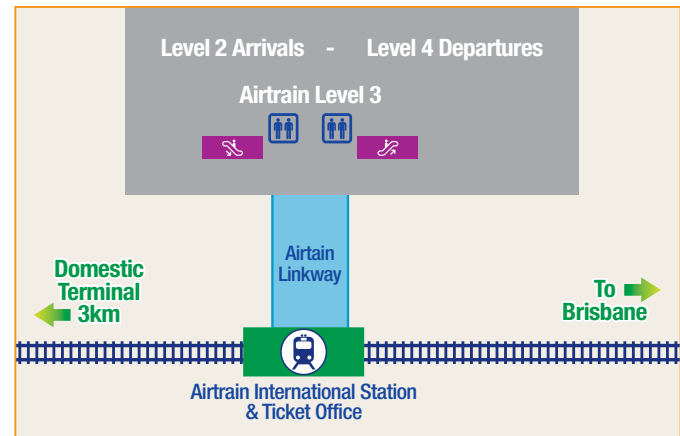

## Gold Coast Door to Door service - Airtrain Connect

Experience the difference of AirtrainConnect, The Airtrain service between Brisbane Airport and Gold Coast Accommodation or private address.

- Door to Door train & vehicle service.
- Chauffeur driven vehicle to /from your nearest train station.
- All luggage catered for at no extra cost.
- Available one way or return.
- Fast and affordable.

## Domestic Terminal

**Key**

Airtrain Domestic Train Station	
Skywalk - Covered Public Walkway	
Lifts and Wheel Chair Access	
Travelators	

## International Terminal

**Key**

Airtrain International Train Station	
Airtrain Linkway - Covered Walkway	
Lifts and Wheel Chair Access	
Travelators	

Express services to Gold Coast