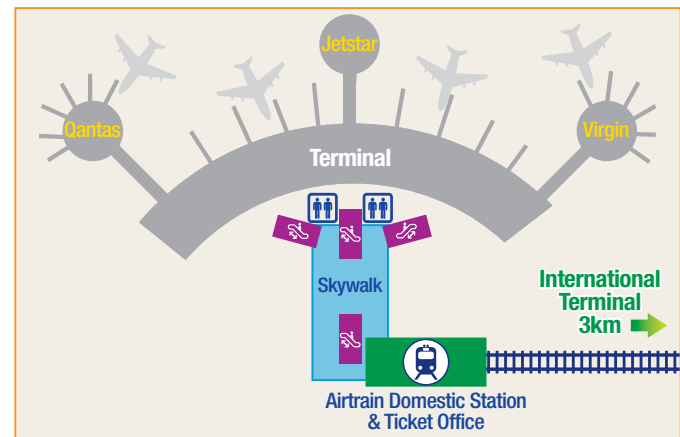

## Gold Coast Door to Door service - Airtrain Connect

Experience the difference of AirtrainConnect, The Airtrain service between Brisbane Airport and Gold Coast Accommodation or private address.

- Door to Door train & vehicle service.
- Chauffeur driven vehicle to /from your nearest train station.
- All luggage catered for at no extra cost.
- Available one way or return.
- Fast and affordable.

## Domestic Terminal

**Key**

Airtrain Domestic Train Station	
Skywalk - Covered Public Walkway	
Lifts and Wheel Chair Access	
Travelators	

## International Terminal

**Key**

Airtrain International Train Station	
Airtrain Linkway - Covered Walkway	
Lifts and Wheel Chair Access	
Travelators	

Express services to Gold Coast