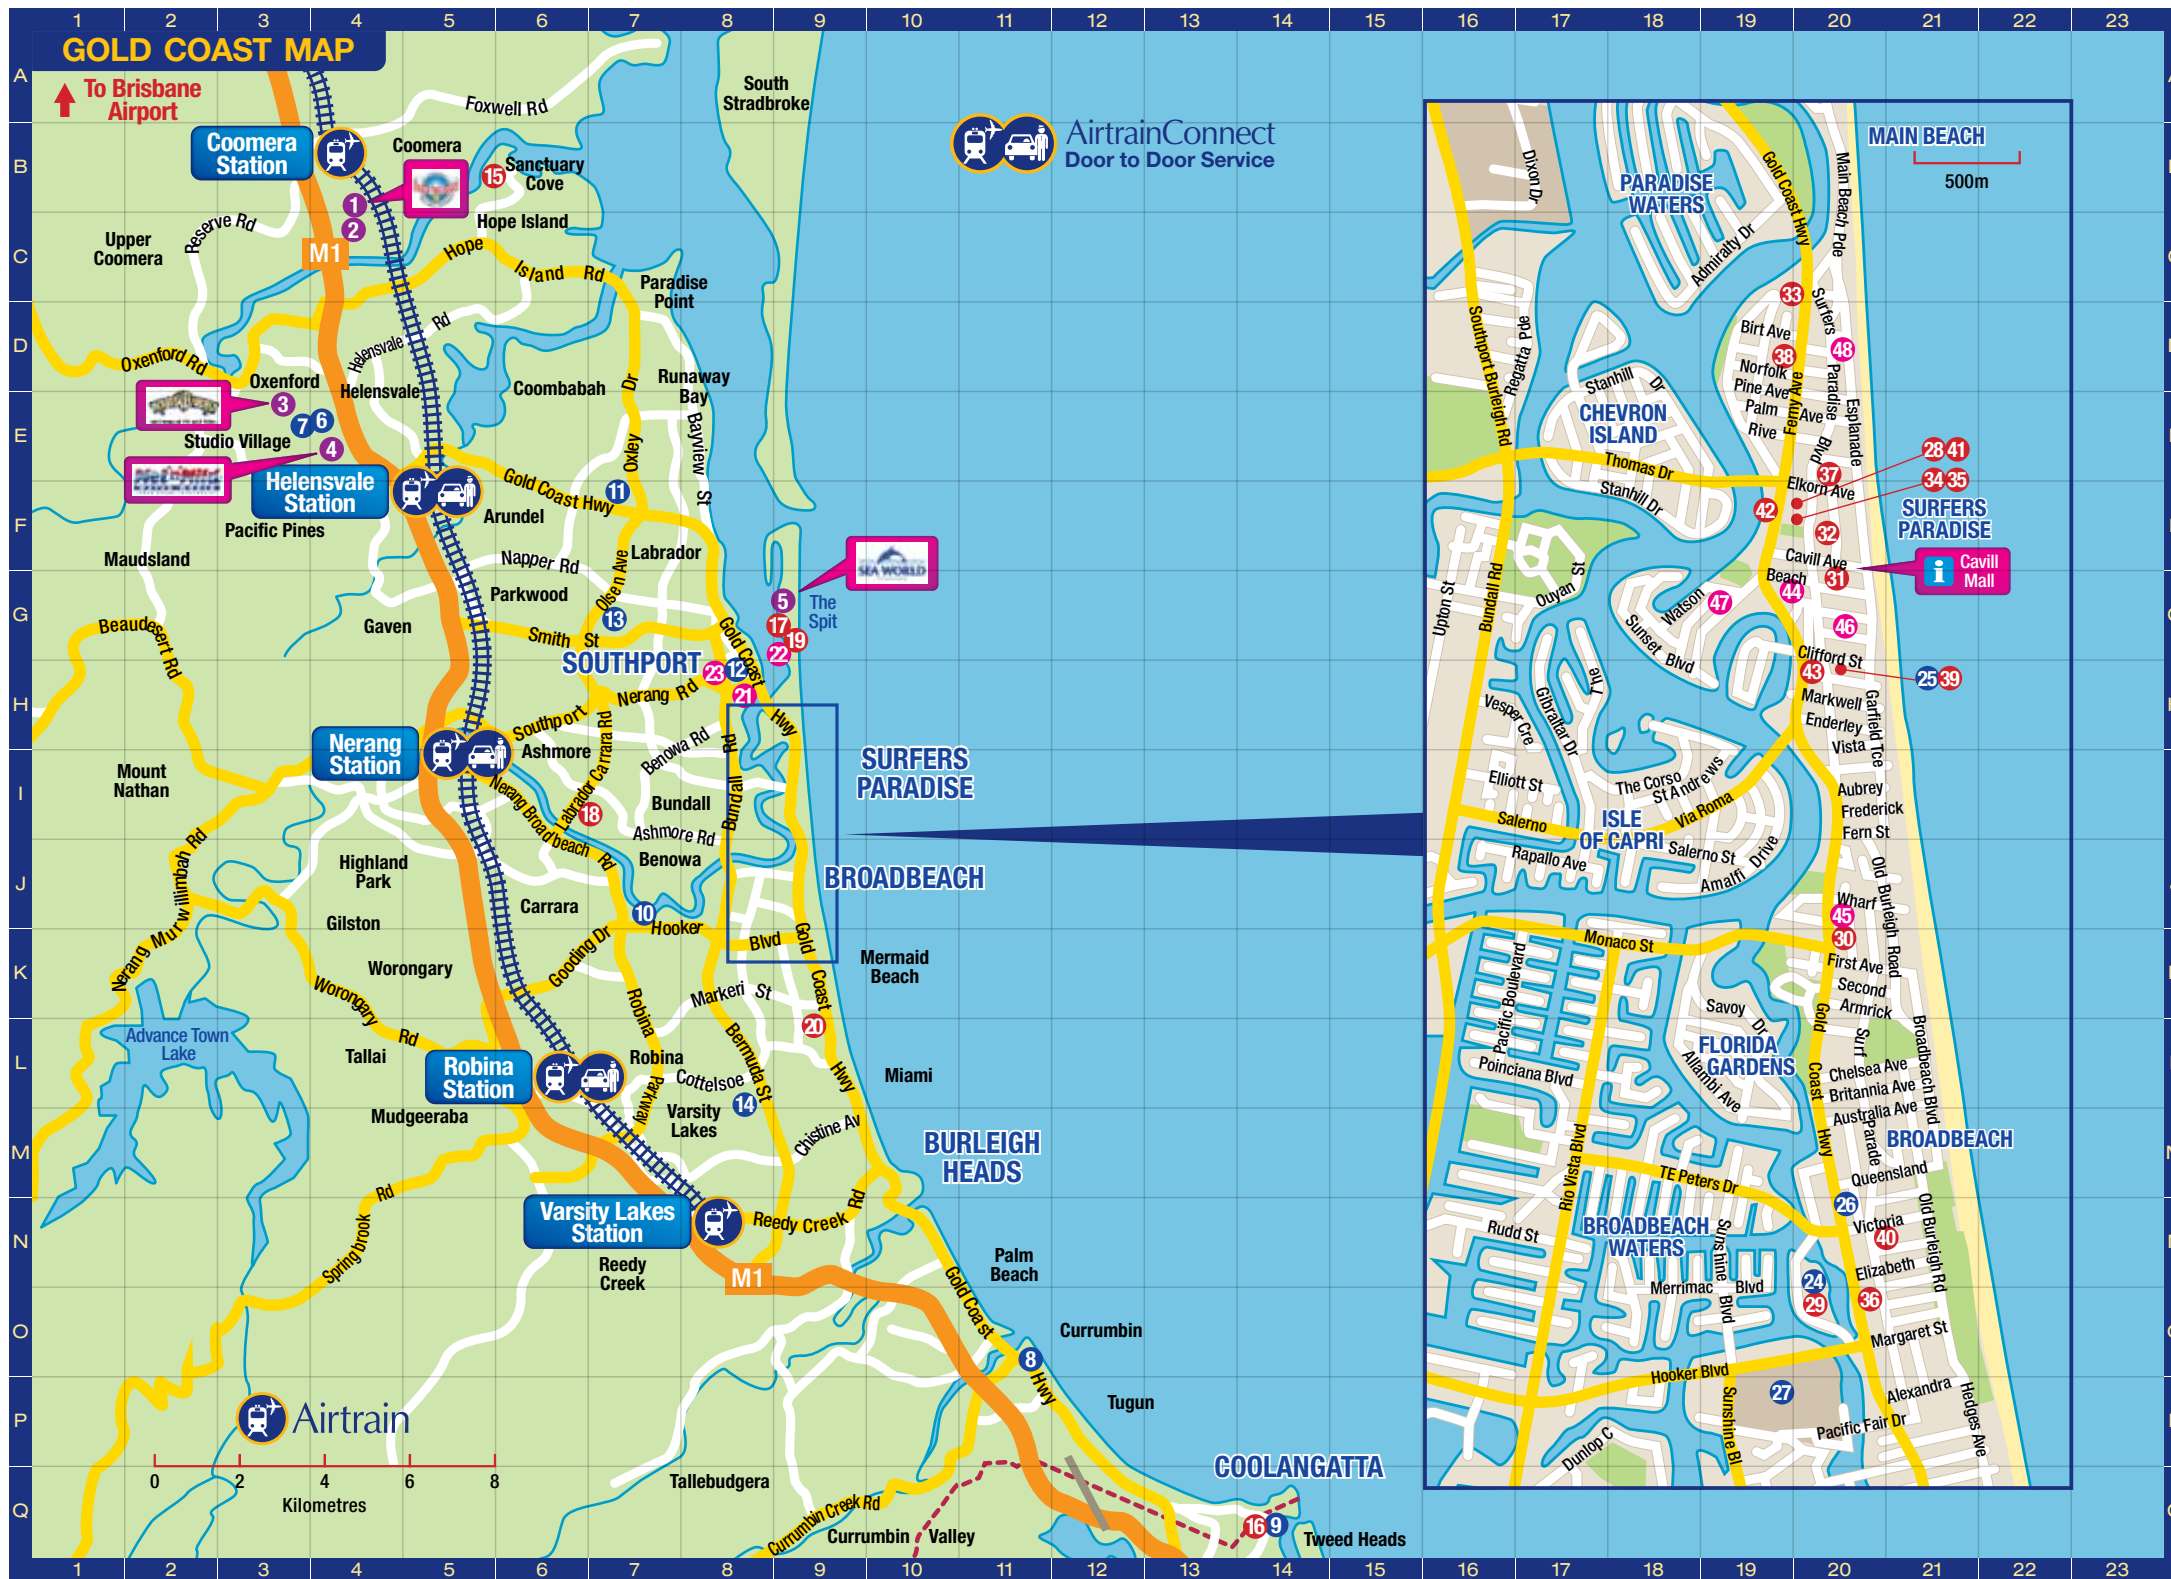

## International Terminal

**Key**

Airtrain International Train Station	
Airtrain Linkway - Covered Walkway	
Lifts and Wheel Chair Access	
Travelators	

Express services to Gold Coast

# Gold Coast INFORMATION

Places of Interest			
<b>Theme Parks</b>	<b>1-5</b>	<b>No</b>	<b>Grid Ref</b>
Dreamworld	1		B4
White Waterworld	2		C4
Movieworld	3		E3
Wet & Wild	4		E4
Seaworld	5		G9
<b>Places of Interest</b>	<b>6-14</b>		
Paradise Country - Aussie Farm Tour	6		E4
Australian Outback Spectacular	7		E3
Currumbin Wildlife Sanctuary	8		O11
Twin Towns	9		Q14
Carrara Markets	10		J7
Harbour Town - Factory Outlet	11		F7
Australia Fair Shopping Centre	12		H8
Griffith University	13		G7
Bond University	14		L8
<b>Hotels</b>	<b>15-20</b>		
Hyatt Regency	15		B5
Outrigger Twin Towns Resort	16		Q14
Palazzo Versace	17		G9
RACV Royal Pines Resort	18		I7
Sheraton Mirage	19		G9
Turtle Beach Resort	20		L9
<b>Gold Coast - Backpackers</b>	<b>21-23</b>		
Aquarius Backpackers	21		H8
Surfers Paradise YHA	22		G9
Trekkers Backpackers	23		H8
<b>Inset Map</b>			
<b>Places of Interest</b>	<b>24-27</b>		
Jupiters Casino	24		N20
Skypoint	25		H20
Gold Coast Convention and Exhibition Centre	26		N20
Information Centre - Cavill Mall	1		G20
Pacific Fair Shopping Centre	27		P19
<b>Hotels</b>	<b>28-43</b>		
Chevron Towers	28		F20
Conrad Jupiters	29		O20
Crowne Plaza Surfers Paradise	30		K20
Grand Chancellor Surfers Paradise	31		G20
Hilton	32		F20
Marriott Hotel	33		C19
Mantra Legends	34		F20
Mantra Circle On Cavill	35		F20
Meriton Serviced Apts Broadbeach	36		O20
Outrigger Surfers Paradise (Old Holiday Inn GC)	37		E20
Paradise Resort Gold Coast	38		D19
Q1 Resort	39		H20
Sofitel Gold Coast	40		N20
Towers of Chevron Renaissance	41		F20
Vibe Hotel	42		F19
Watermark Hotel	43		H20
<b>Gold Coast - Backpackers</b>	<b>44-48</b>		
Islander Backpacker Resort Hotel	44		G19
Surfers Paradise Backpackers Resort	45		J20
Gold Coast International	46		G20
Backpackers in Paradise	47		G19
Surf N Sun Beachside Backpackers	48		D20